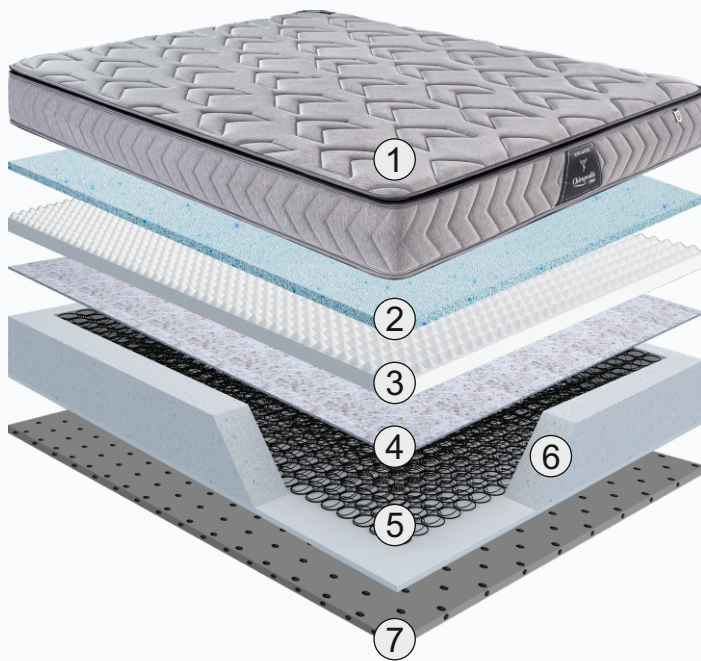

# *Chiropedic 7000*

## Experience Power Sleep

Power sleep happens when scientifically a body aligns on a mattress to provide natural support to the spine. With goodness of firm supportive Chiropractor's Coil and HD Hyper foam comfort, Chiropedic 7000 promises to give you a Power Sleep Experience which is unmatched.

## Chiropedic 7000

1. Designer Dark Grey Knitted Fabric
2. 1 Inch of Gel Memory Foam in Quilting
3. 2 Inches of High Density Hyper Foam
4. High Density Insulating Cotton Felt
5. Chiropator Coil (Double Heat Tempered Firm Bonnell Springs)
6. Hard Foam Encasement System
7. Anti Skid Quilted Fabric