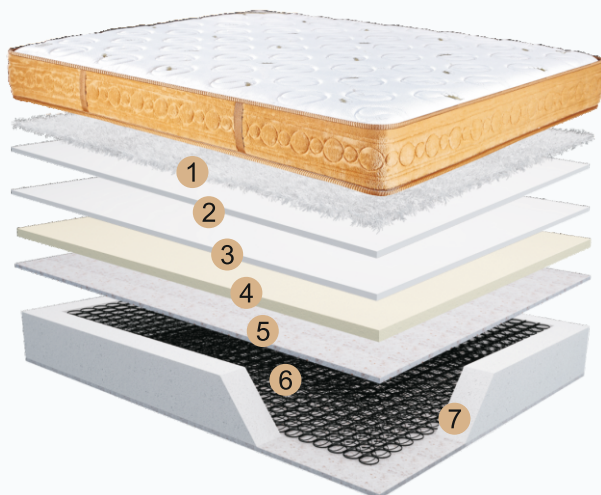

Premium Line

KING  KOIL®
BETTER SLEEP THROUGH SCIENCE

Chiropedic 3000

The **Doctor Approved** mattress by Doctors of Chiropractic, which provides the right balance of comfort and support; **specially for your family & kids**

Made with the goodness of Chiropedic coils as a core, this 3000 series is both sides usable mattress made with high-quality materials to provide perfect back support of medium firmness that is adaptable to literally every Indian back as per Chiropractic study in this field.

Chiropedic 3000

1. Silconized fiber for soft touch feel
2. Soft PU Foam in Quilting
3. Soft PU Foam for body cushioning
4. High Density PU Foam
5. High Density Insulating Cotton Felt
6. Chiropractic Coil (Double heat tempered Firm Bonnell Springs)
7. Hard Foam Encasement System

Heavy jacquard fabric

Well crafted tight top flip type mattress

Stylish quilting patterns on sides and top

Standard Sizes mm		152 mm 6	203 mm 8	254 mm 10
L x W	L x W	Price ₹	Price ₹	Price ₹
1829 x 762	72 x 30	17099	19499	22699
1829 x 914	72 x 36	20499	23299	27199
1829 x 1067	72 x 42	23999	27199	31799
1829 x 1219	72 x 48	27399	31099	36299
1829 x 1524	72 x 60	34199	38899	45399
1829 x 1676	72 x 66	37599	42799	49899
1829 x 1829	72 x 72	40999	46599	54399
1905 x 762	75 x 30	17799	20299	23699
1905 x 914	75 x 36	21399	24299	28399
1905 x 1067	75 x 42	24999	28399	33099
1905 x 1219	75 x 48	28499	32399	37799
1905 x 1524	75 x 60	35599	40499	47299
1905 x 1676	75 x 66	39199	44499	51999
1905 x 1829	75 x 72	42799	48599	56699
1981 x 762	78 x 30	18599	21099	24599
1981 x 914	78 x 36	22299	25299	29499
1981 x 1067	78 x 42	25999	29499	34399
1981 x 1219	78 x 48	29699	33699	39299
1981 x 1524	78 x 60	37099	42099	49199
1981 x 1676	78 x 66	40799	46299	54099
1981 x 1829	78 x 72	44499	50499	58999
2134 x 914	84 x 36	23999	27199	31799
2134 x 1524	84 x 60	39899	45399	52899
2134 x 1829	84 x 72	47899	54399	63499
Rates per sq. ft.		1253	1424	1662