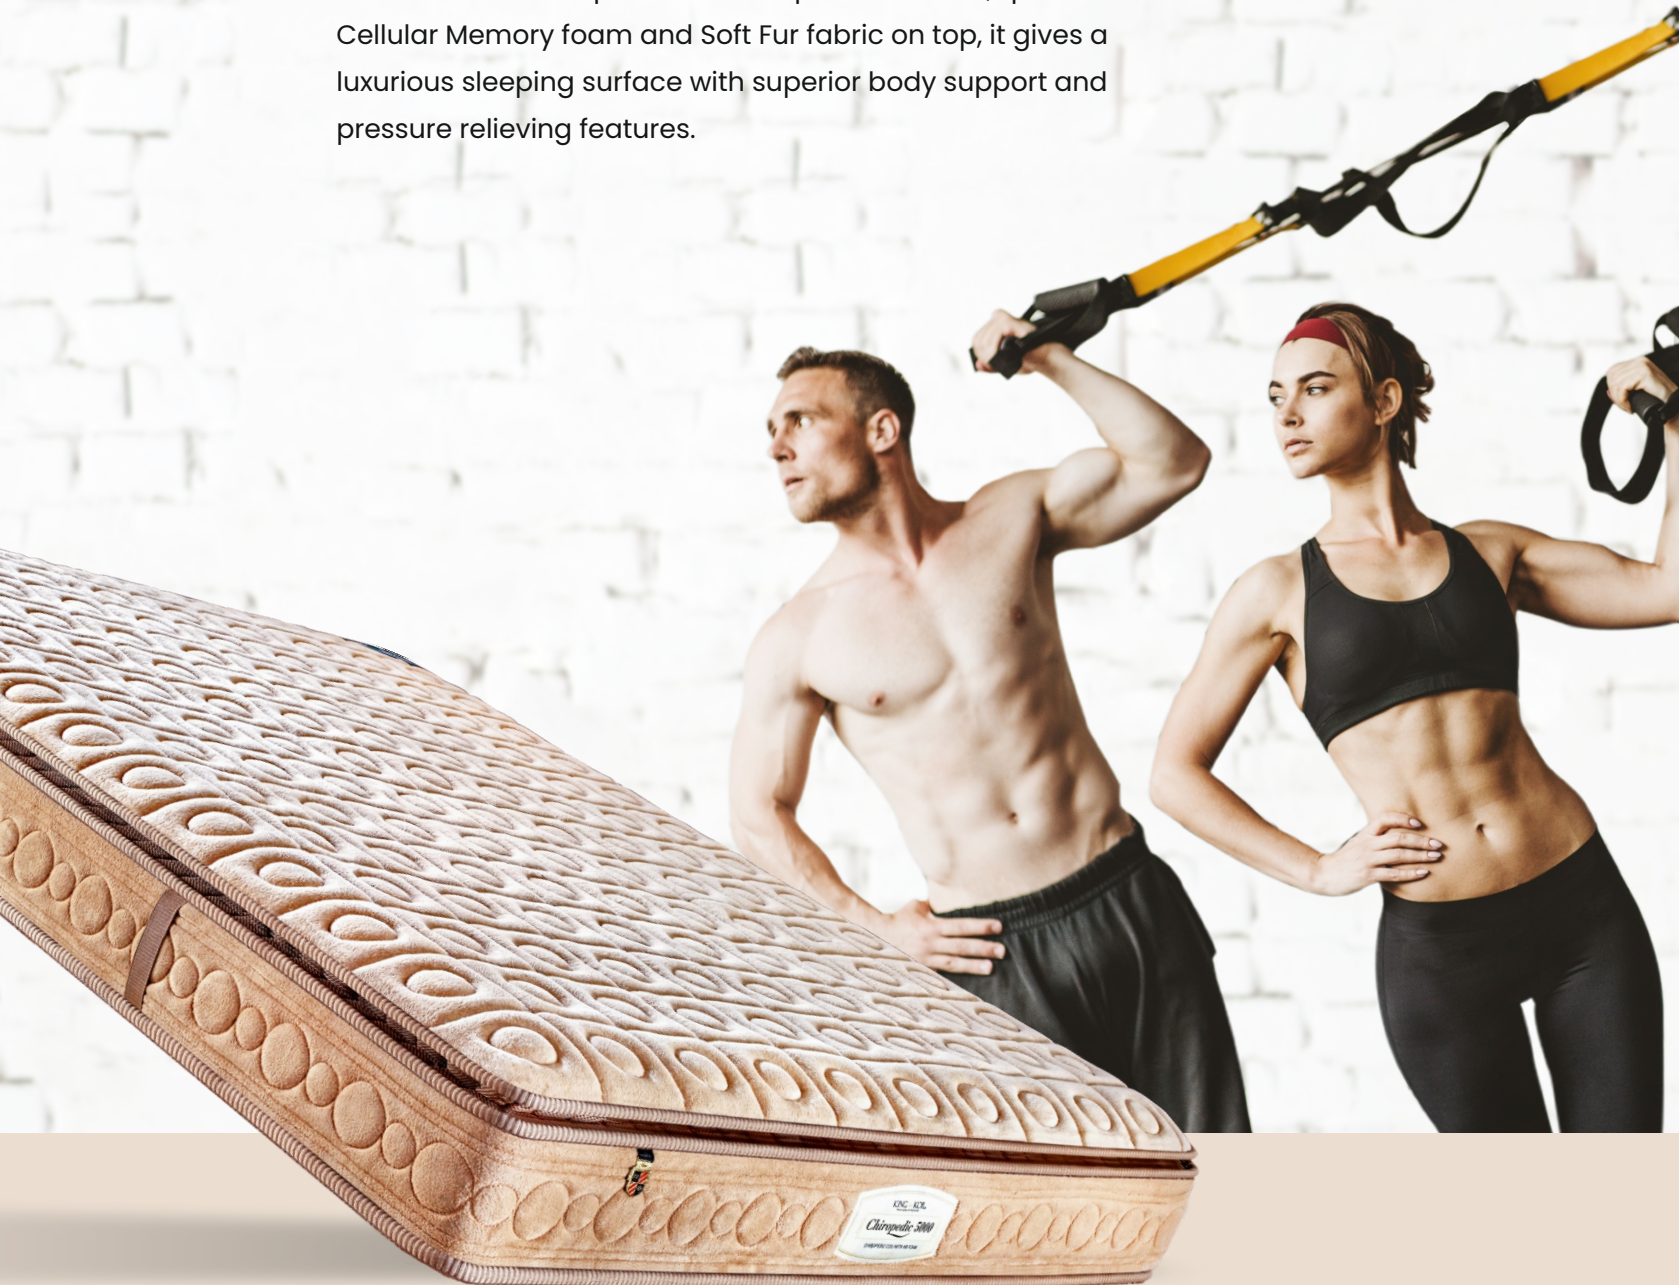

Premium Line

KING  KOIL®
BETTER SLEEP THROUGH SCIENCE

Chiropedic 5000

Specially designed mattress for **FITNESS**
through optimum support and right comfort

This is a superior version of the Chiropedic series which is one side usable; so don't need to flip the mattress. Stuffed with High Resilient foam in superior Pillow-top construction, quilted with Cellular Memory foam and Soft Fur fabric on top, it gives a luxurious sleeping surface with superior body support and pressure relieving features.

Superior cozy Fur Fabric on top quilted with Memory Foam

Elegant label on foot side

Advanced Pillow-top construction with stylish design

Chiropedic 5000

Standard Sizes mm		178 mm 7	229 mm 9
L x W	L x W	Price ₹	Price ₹
1829 x 762	72 x 30	24999	28399
1829 x 914	72 x 36	29999	33999
1829 x 1067	72 x 42	34999	39699
1829 x 1219	72 x 48	39999	45399
1829 x 1524	72 x 60	49999	56699
1829 x 1676	72 x 66	54999	62399
1829 x 1829	72 x 72	59999	67999
<hr/>			
1905 x 762	75 x 30	26099	29599
1905 x 914	75 x 36	31299	35499
1905 x 1067	75 x 42	36499	41399
1905 x 1219	75 x 48	41699	47299
1905 x 1524	75 x 60	52099	59099
1905 x 1676	75 x 66	57299	64999
1905 x 1829	75 x 72	62499	70899
<hr/>			
1981 x 762	78 x 30	27099	30699
1981 x 914	78 x 36	32499	36899
1981 x 1067	78 x 42	37999	42999
1981 x 1219	78 x 48	43399	49199
1981 x 1524	78 x 60	54199	61399
1981 x 1676	78 x 66	59599	67599
1981 x 1829	78 x 72	64999	73699
<hr/>			
2134 x 914	84 x 36	34999	39699
2134 x 1524	84 x 60	58399	66199
2134 x 1829	84 x 72	69999	79399
<hr/>		Rates per sq. ft.	
		1833	2078
Mattresses with Template/Firma and for Non-standard sizes			

sleepid

Number

4

Memory Foam

Luxurious Fur Fabric

Chiropractic Coil

No-Flip Mattress

10 Years Warranty