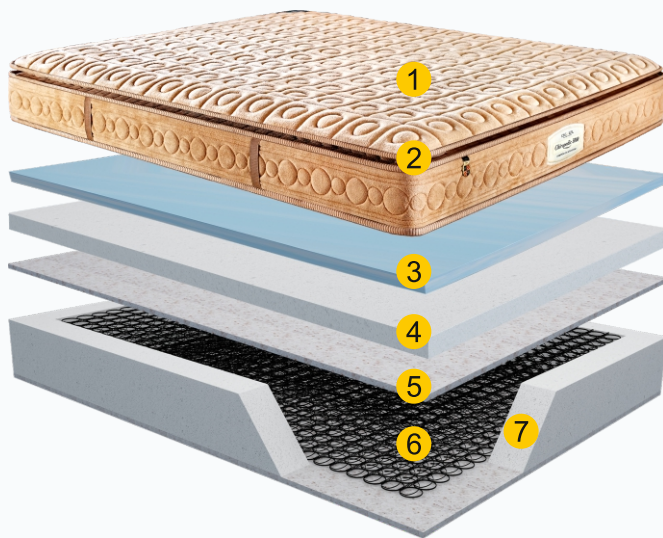

Premium Line

KING  KOIL®
BETTER SLEEP THROUGH SCIENCE

Chiropedic 5000

Specially designed mattress for **FITNESS**
through optimum support and right comfort

This is a superior version of the Chiropedic series which is one side usable; so don't need to flip the mattress. Stuffed with High Resilient foam in superior Pillow-top construction, quilted with Cellular Memory foam and Soft Fur fabric on top, it gives a luxurious sleeping surface with superior body support and pressure relieving features.

1. Soft FUR Fabric for cozy feel
2. Air Ventilating 3D Mesh in PillowTop
3. FUR Fabric Quilted with 1 inch of Memory Foam
4. 2 inch of High Resilience Foam
5. High Density Insulating Cotton Felt
6. Chiropractic Coil (Double heat tempered Firm Bonnell Springs)
7. Hard Foam Encasement System

Superior cozy Fur Fabric on top quilted with Memory Foam

Elegant label on foot side

Advanced Pillow-top construction with stylish design

Chiropedic 5000

Standard Sizes mm		178 mm 7	229 mm 9
L x W	L x W	Price ₹	Price ₹
1829 x 762	72 x 30	24999	28399
1829 x 914	72 x 36	29999	33999
1829 x 1067	72 x 42	34999	39699
1829 x 1219	72 x 48	39999	45399
1829 x 1524	72 x 60	49999	56699
1829 x 1676	72 x 66	54999	62399
1829 x 1829	72 x 72	59999	67999
<hr/>			
1905 x 762	75 x 30	26099	29599
1905 x 914	75 x 36	31299	35499
1905 x 1067	75 x 42	36499	41399
1905 x 1219	75 x 48	41699	47299
1905 x 1524	75 x 60	52099	59099
1905 x 1676	75 x 66	57299	64999
1905 x 1829	75 x 72	62499	70899
<hr/>			
1981 x 762	78 x 30	27099	30699
1981 x 914	78 x 36	32499	36899
1981 x 1067	78 x 42	37999	42999
1981 x 1219	78 x 48	43399	49199
1981 x 1524	78 x 60	54199	61399
1981 x 1676	78 x 66	59599	67599
1981 x 1829	78 x 72	64999	73699
<hr/>			
2134 x 914	84 x 36	34999	39699
2134 x 1524	84 x 60	58399	66199
2134 x 1829	84 x 72	69999	79399
<hr/>		Rates per sq. ft.	
		1833	2078
Mattresses with Template/Firma and for Non-standard sizes			