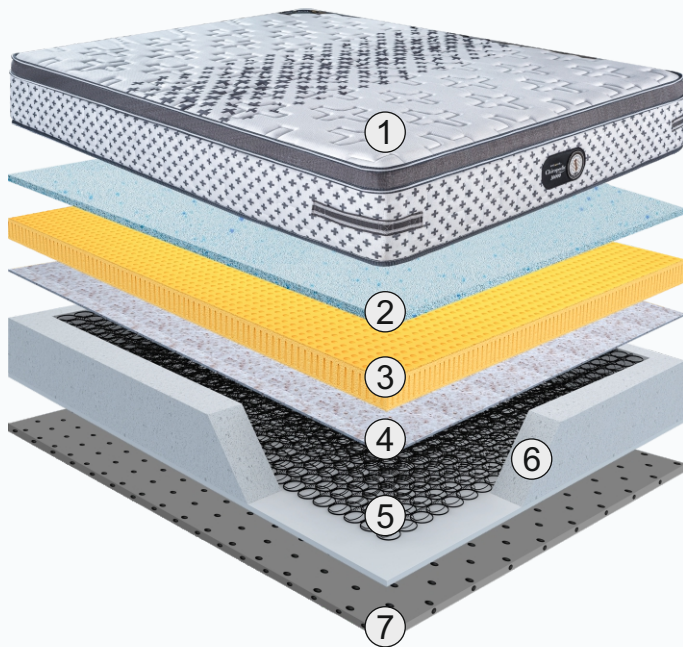

KING  KOIL®
BETTER SLEEP THROUGH SCIENCE

Chiropedic 10000

Chiropactors Coil with 100% Organic Latex

With the association of the International Chiropractor's Association (ICA), this mattress brings firm support of Chiropractor's coil (advanced & superior version of Bonnell springs) along with the comfort of 2 inches of 100% Organic Latex which provides a good back support.

1. Designer High GSM Knitted Fabric
2. 1 Inch of Gel Memory Foam in Quilting
3. 2 Inches of Imported 100% Natural Organic Latex
4. High Density Insulating Cotton Felt
5. Chiropractic Coil (Double heat tempered Firm Bonnell Springs)
6. Hard Foam Encasement System
7. Anti Skid Quilted Fabric

Designer Handles

Unique Pattern in Top Quilting

Designer ICA Label

Eurotop Construction

Chiropedic 10000

Standard Sizes		203 mm 8	254 mm 10
L x W mm	L x W	Price ₹	Price ₹
1829 x 762	72 x 30	33899	38099
1829 x 914	72 x 36	40599	45699
1829 x 1067	72 x 42	47399	53399
1829 x 1219	72 x 48	54199	60999
1829 x 1524	72 x 60	67699	76199
1829 x 1676	72 x 66	74499	83799
1829 x 1829	72 x 72	81199	91399
1905 x 762	75 x 30	35299	39699
1905 x 914	75 x 36	42299	47699
1905 x 1067	75 x 42	49399	55599
1905 x 1219	75 x 48	56399	63499
1905 x 1524	75 x 60	70499	79399
1905 x 1676	75 x 66	77599	87299
1905 x 1829	75 x 72	84599	95299
1981 x 762	78 x 30	36699	41299
1981 x 914	78 x 36	43999	49599
1981 x 1067	78 x 42	51399	57799
1981 x 1219	78 x 48	58699	66099
1981 x 1524	78 x 60	73399	82599
1981 x 1676	78 x 66	80699	90799
1981 x 1829	78 x 72	87999	99099
2134 x 914	84 x 36	47399	53399
2134 x 1524	84 x 60	78999	88899
2134 x 1829	84 x 72	94799	106699
Rates per sq. ft.		2481	2793
Mattresses with Template/Firma and for Non-standard sizes			