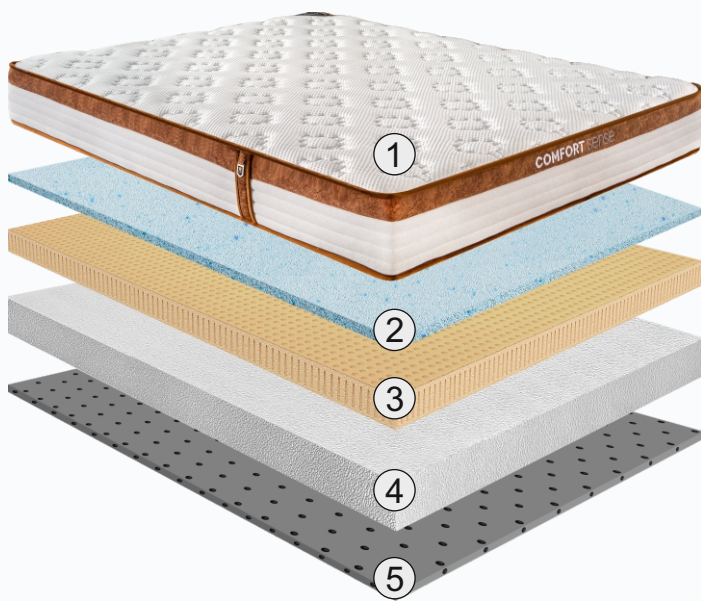

**KING  KOIL®**  
BETTER SLEEP THROUGH SCIENCE

# COMFORTsense

**The Best for the Ultimate Rest**

Luxurious comfort with a high resilience support of Latex-foam core along with goodness of 100% Organic Latex, with feature touch of Memory foam in quilting on a Viscose rich fabric, makes ComfortSense an ultimate comfort for your senses.

1. Designer High GSM Knitted Fabric
2. 1 Inch of Gel Memory Foam in quilting
3. 2 Inches of Imported 100% Natural Organic Latex
4. High Density Responsive Latex Foam Core
5. Anti Skid Quilted Fabric

Designer Embroidery Label